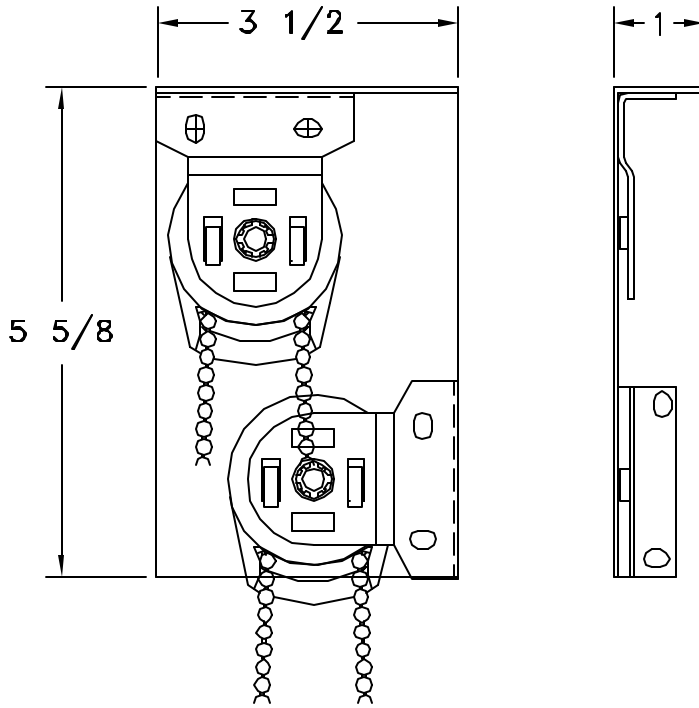

DUPLEX CLUTCH BRACKETS-PIGGYBACK AND TANDEM

**PIGGYBACK BRACKET ASSEMBLY
TOP MOUNT**

**NOTE!
BRACKETS ARE UNIVERSAL
CAN ACCOMMODATE
CLUTCH AND IDLER**

TANDEM-WALL MOUNT BRACKET ASSEMBLY

#25

WindowTex
www.windowtex.com