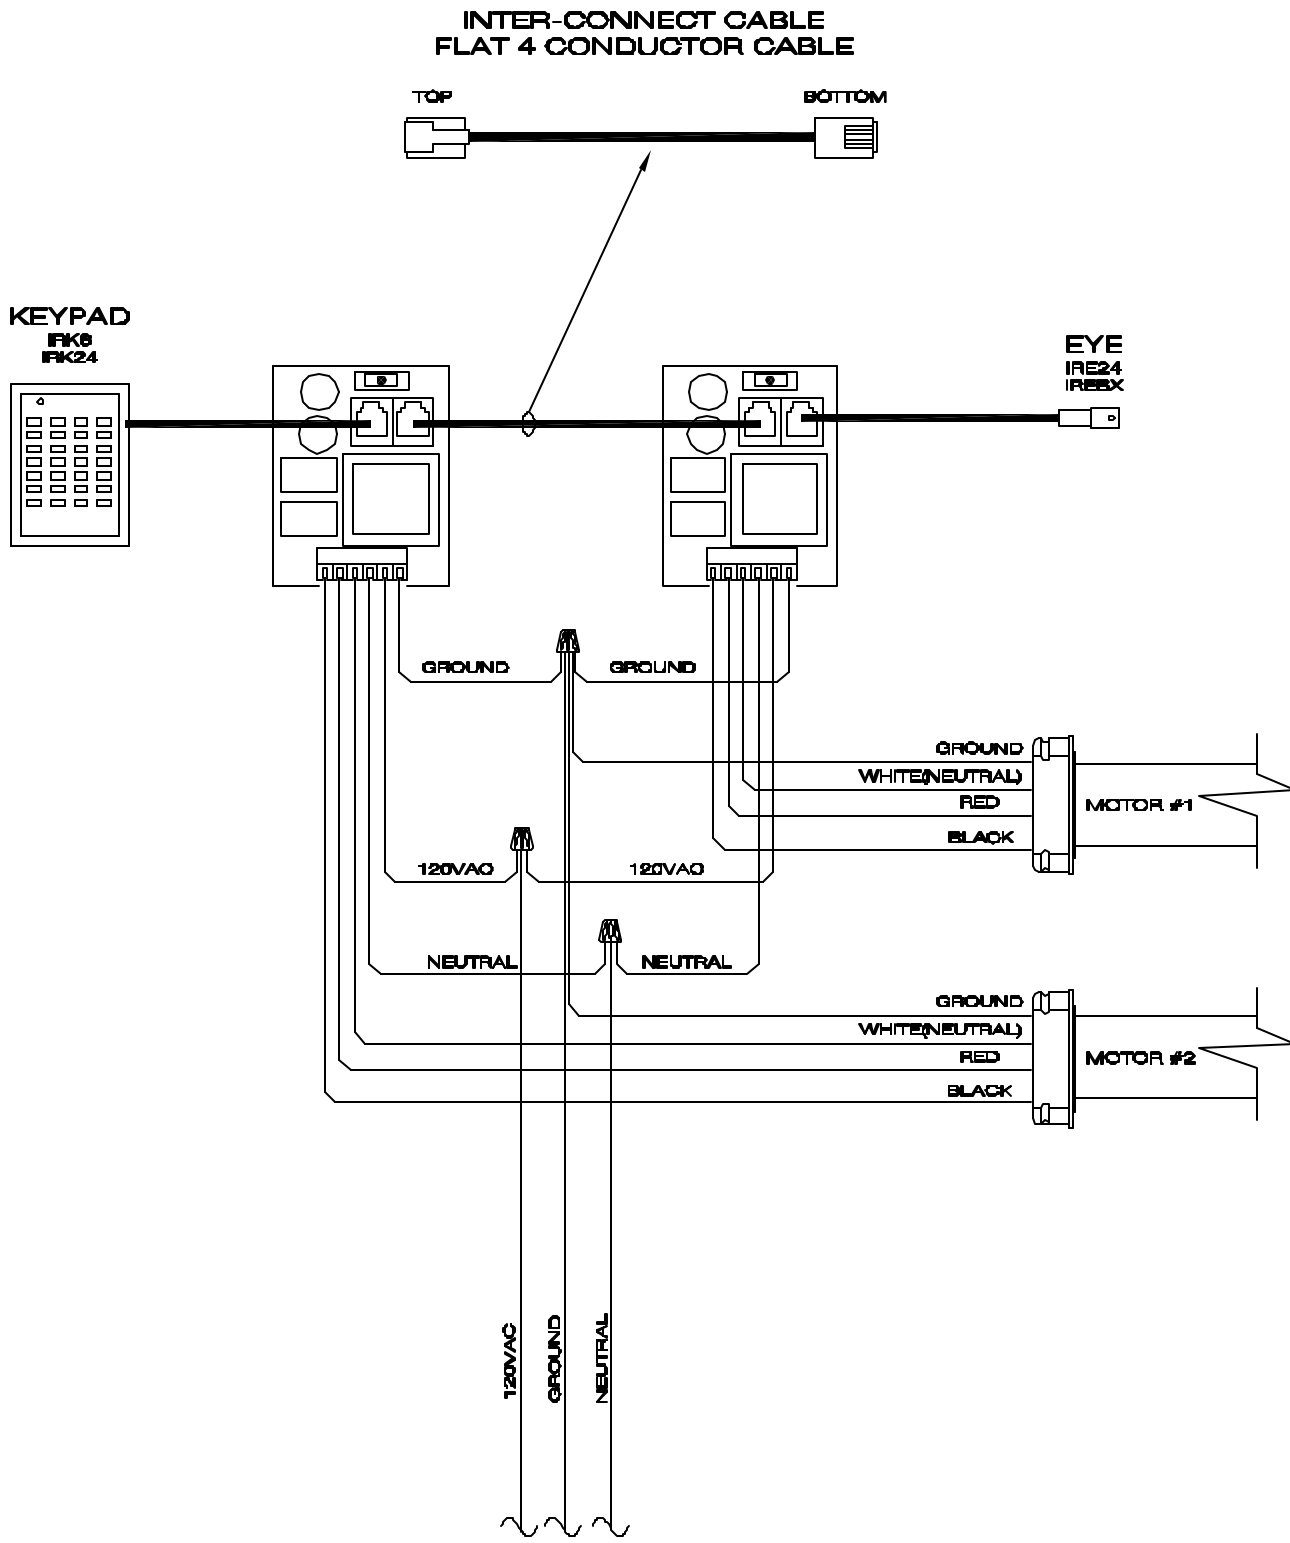

# WIRING DIAGRAM-IR REMOTE CONTROL

#18