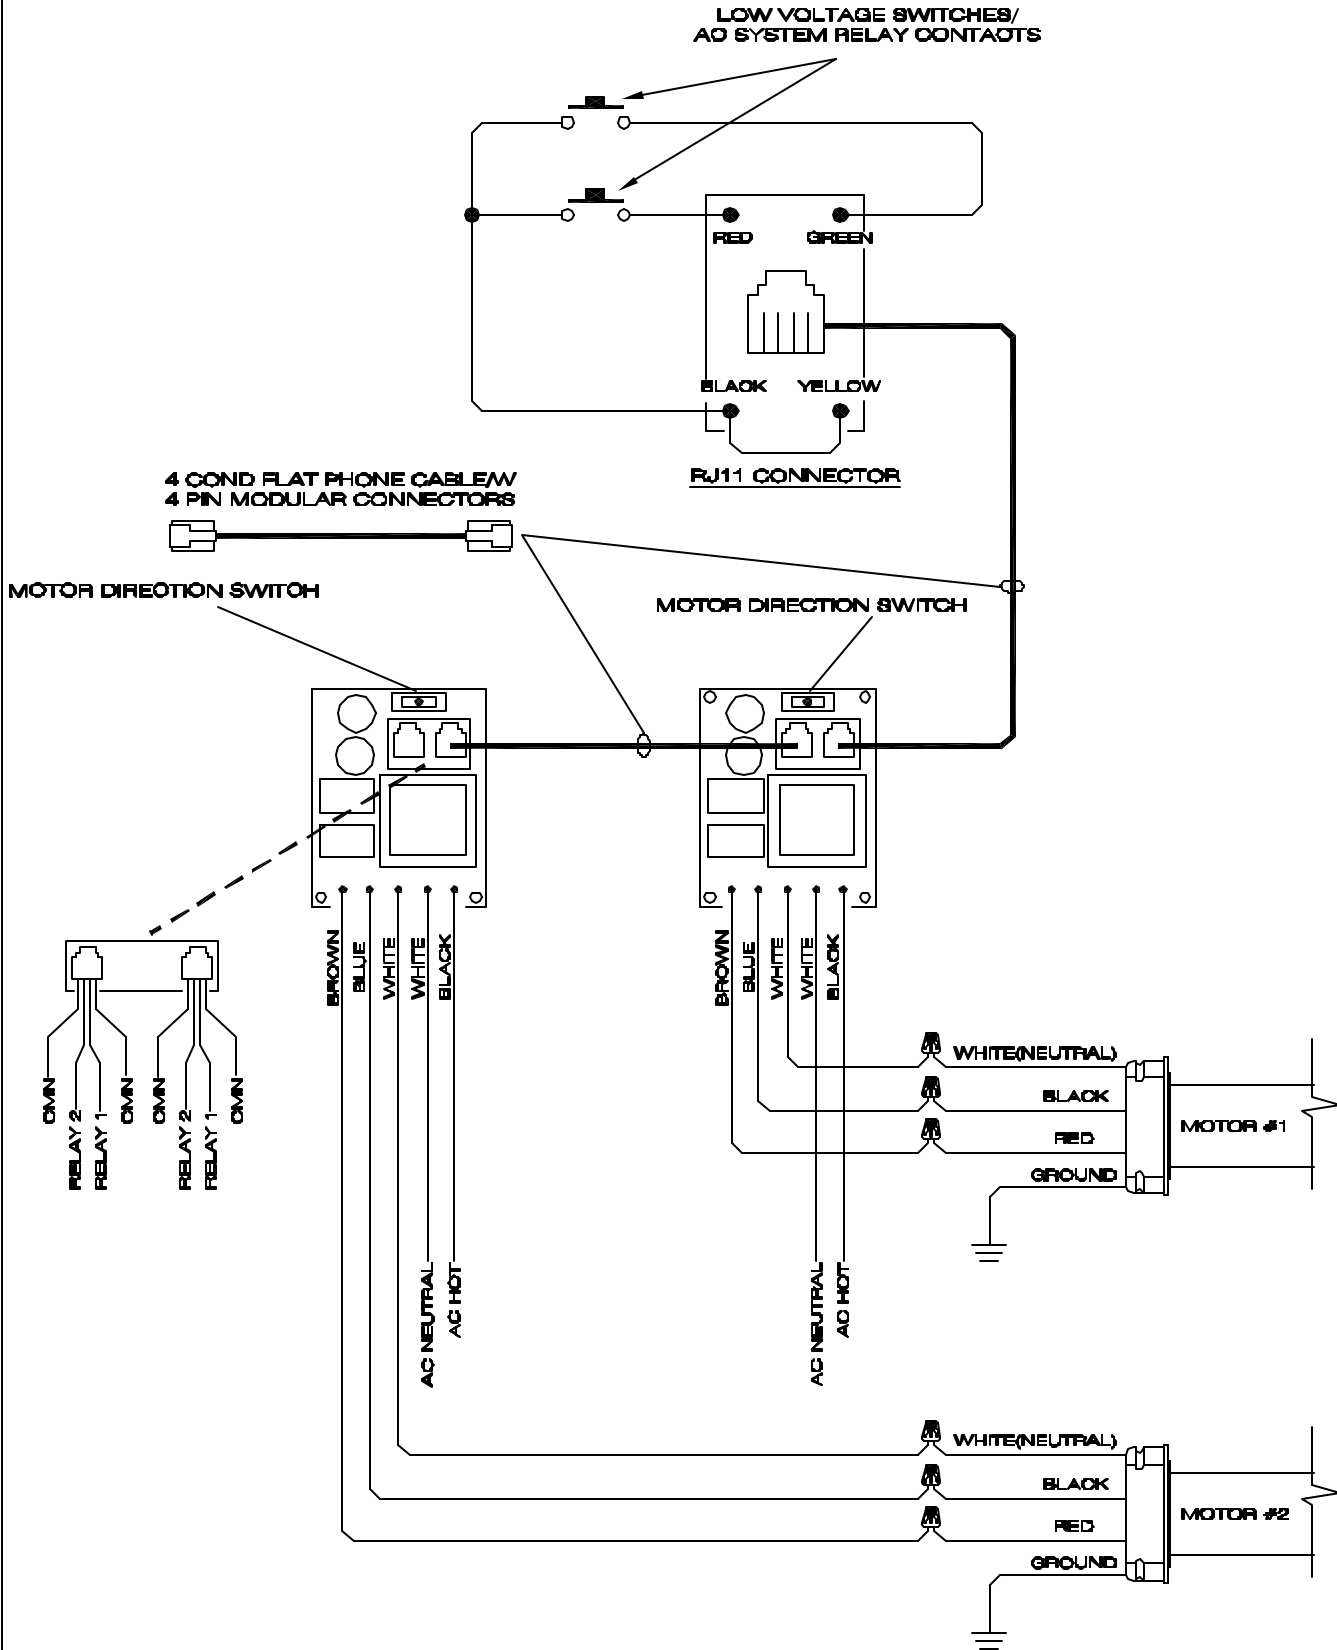

WIRING DIAGRAM-AVI-100

NOTES:

1. ALL CONTROL WIRING IS LOW VOLTAGE (CLASS 2)
2. ALL WIRING TO MOTORS IS 120VAC.
3. FOLLOW ALL LOCAL ELECTRICAL CODES WHEN INSTALLING.

#21

WindowTex
www.windowtex.com

7 Roselle Street - Mineola, NY 11501
PH 516-294-3580 - FX 516-294-0444