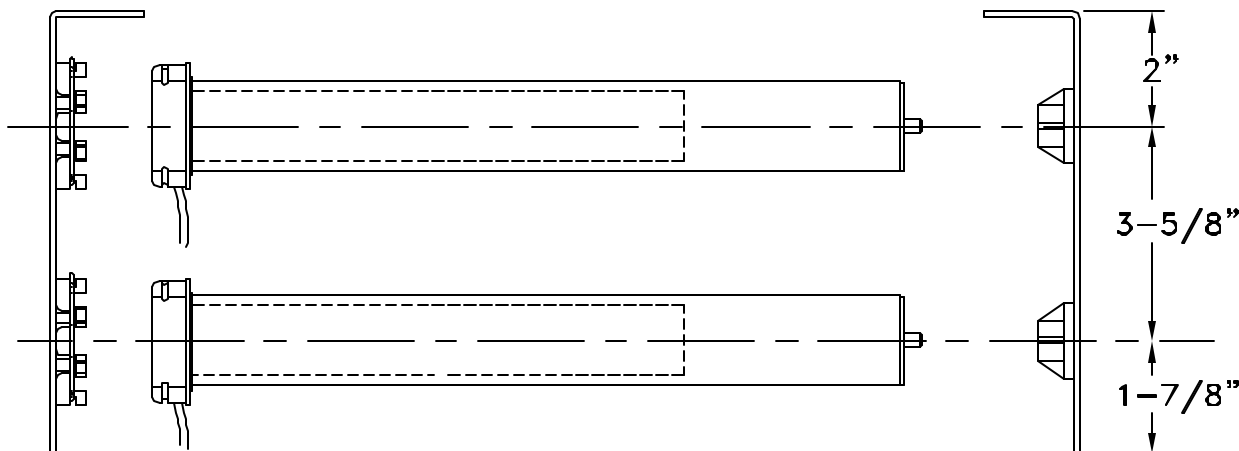

MOTORIZED PIGGYBACK BRACKET SYSTEM

MBX-32
IDLE/IDLE

MBX-33
MOTOR/IDLE

MBX-33
MOTOR/IDLE

#7

WindowTex
www.windowtex.com

7 Roselle Street - Mineola, NY 11501
PH 516-294-3580 - FX 516-294-0444