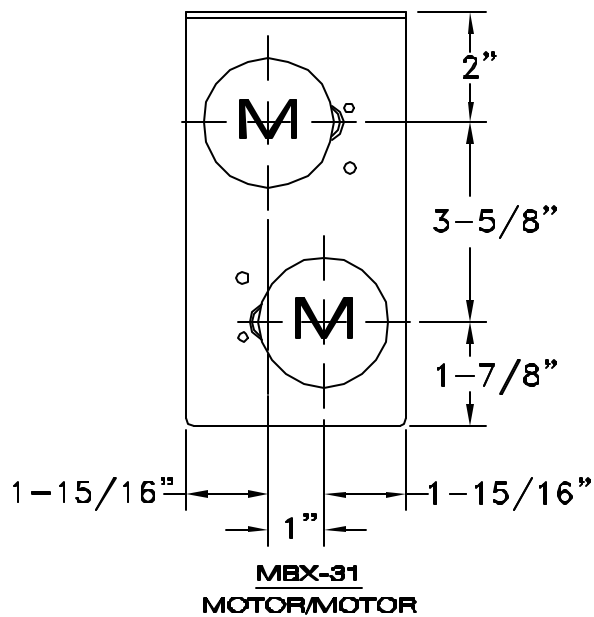

MOTORIZED PIGGYBACK BRACKET SYSTEM

MBX-32
IDLE/IDLE

MBX-33
MOTOR/IDLE

MBX-33
MOTOR/IDLE

#7

WindowTex
www.windowtex.com

7 Roselle Street - Mineola, NY 11501
PH 516-294-3580 - FX 516-294-0444