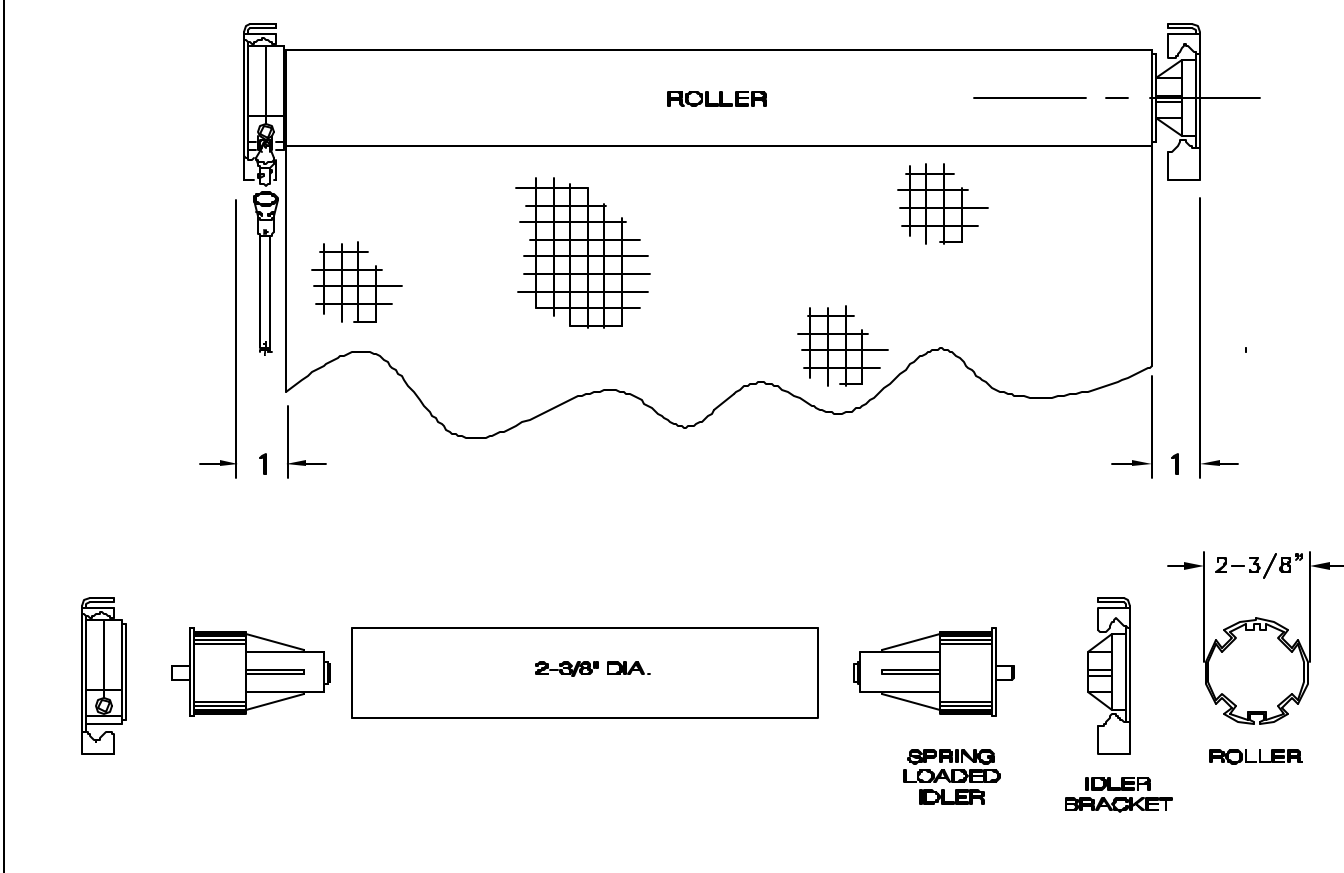

MA200 MOTORIZED SHADE-W/2-3/8" ROLLER

GA200 GEAR SHADE-W/2-3/8" ROLLER

WindowTex
www.windowtex.com

7 Roselle Street - Mineola, NY 11501
PH 516-294-3580 - FX 516-294-0444