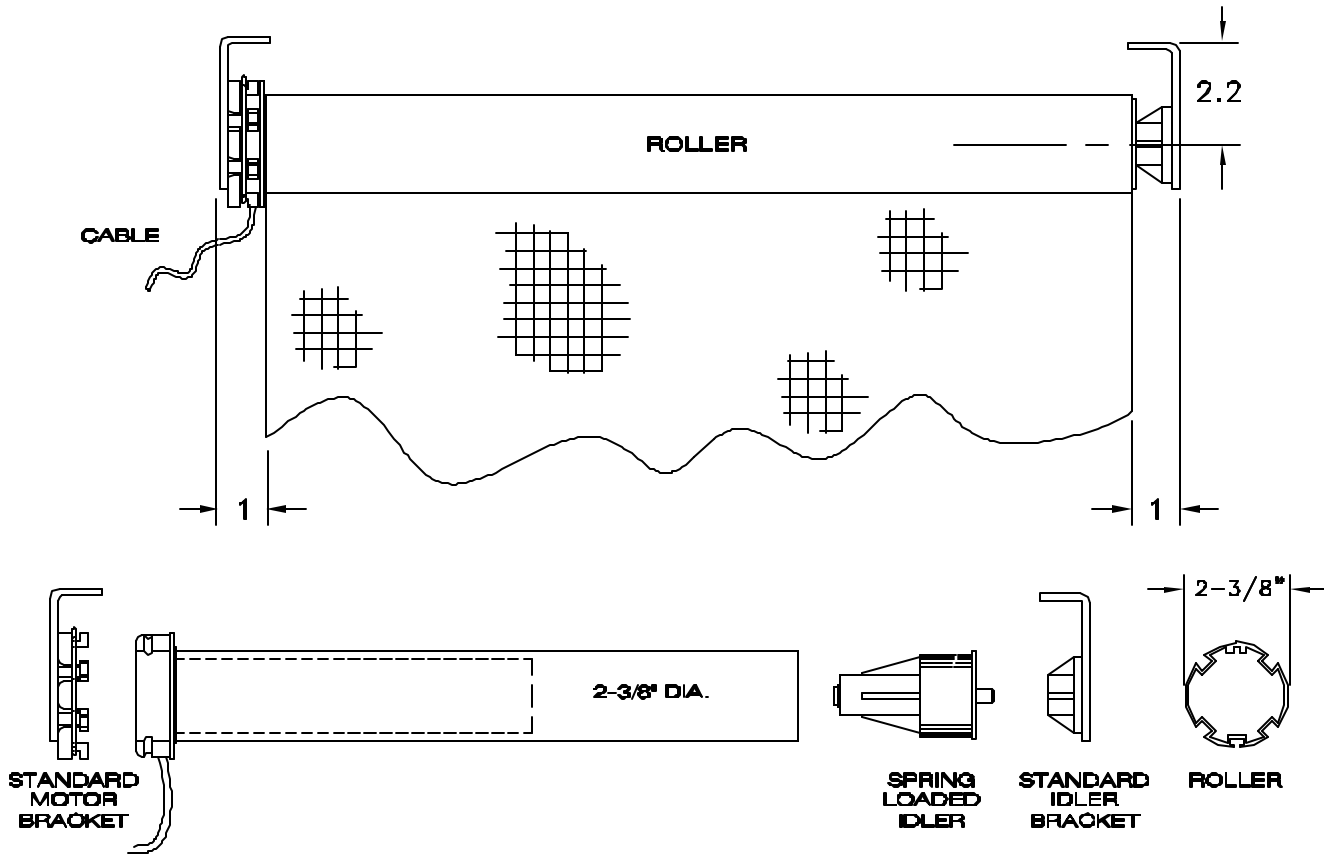

MA200 MOTORIZED SHADE-W/2-3/8" ROLLER

GA200 GEAR SHADE-W/2-3/8" ROLLER

WindowTex
www.windowtex.com

7 Roselle Street - Mineola, NY 11501
PH 516-294-3580 - FX 516-294-0444