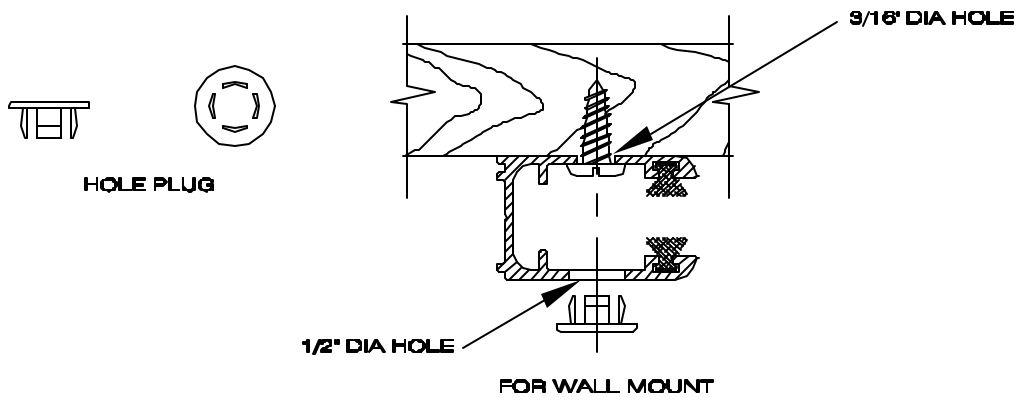

# SIDE AND SILL CHANNELS

#4

**WindowTex**  
www.windowtex.com

7 Roselle Street - Mineola, NY 11501  
PH 516-294-3580 - FX 516-294-0444