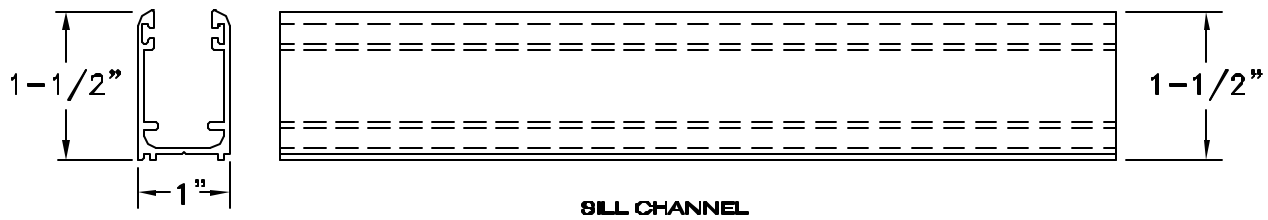

# SIDE AND SILL CHANNELS

#4

**WindowTex**  
www.windowtex.com

7 Roselle Street - Mineola, NY 11501  
PH 516-294-3580 - FX 516-294-0444