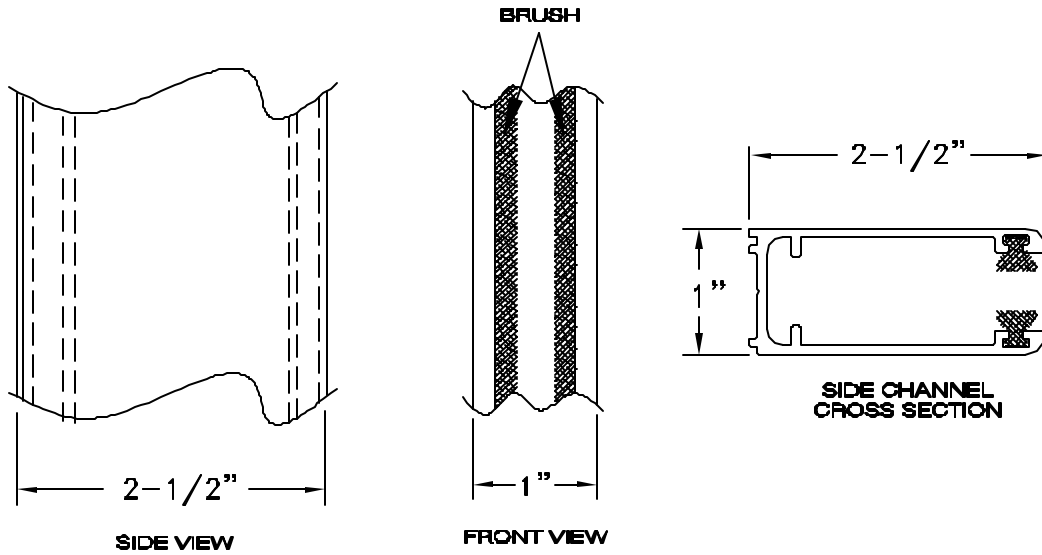

# SIDE AND SILL CHANNELS

#4

**WindowTex**  
www.windowtex.com

7 Roselle Street - Mineola, NY 11501  
PH 516-294-3580 - FX 516-294-0444