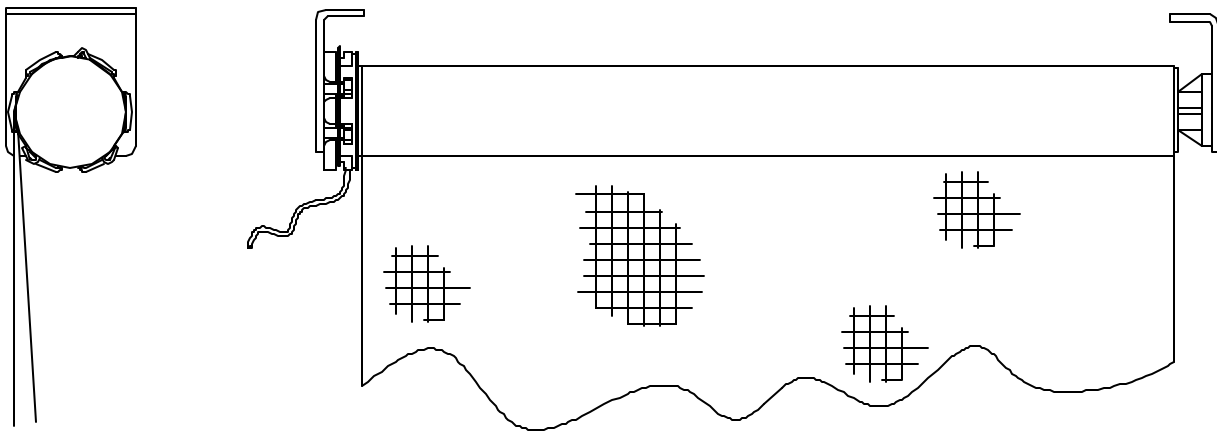

DUAL SHADE

CLUTCH OPERATION

MOTORIZED OPERATION

#9

WindowTex
www.windowtex.com

7 Roselle Street - Mineola, NY 11501
PH 516-294-3580 - FX 516-294-0444