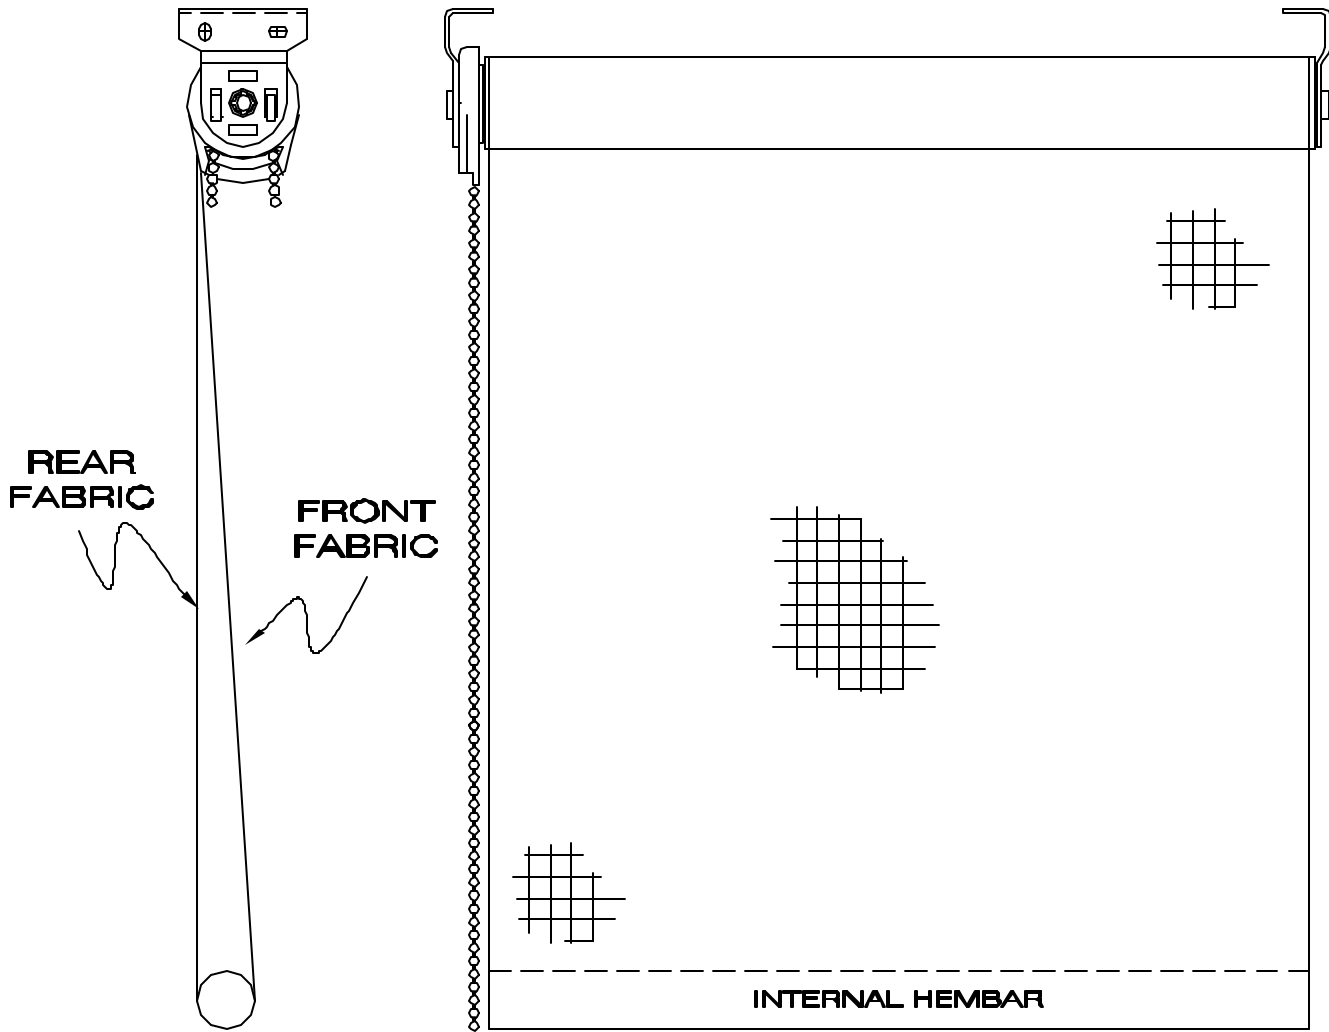

DUAL SHADE

CLUTCH OPERATION

MOTORIZED OPERATION

#9

WindowTex
www.windowtex.com

7 Roselle Street - Mineola, NY 11501
PH 516-294-3580 - FX 516-294-0444